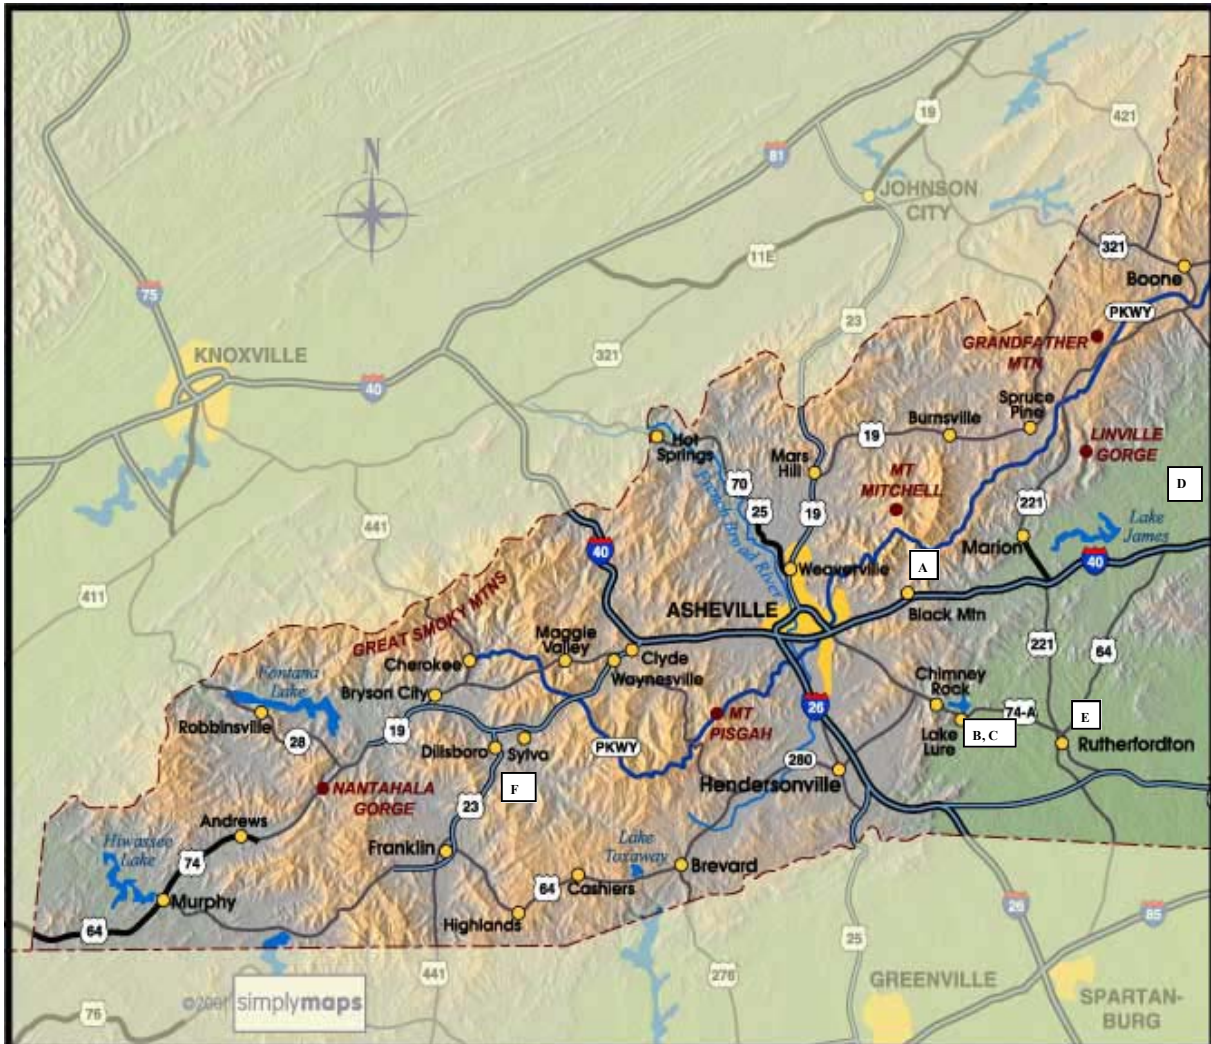

Western North Carolina

- (A) The Settings of Black Mountain
- (B) Vista at Bill's Mountain
- (C) Lake Lure Area
- (D) The Settings of Lake Rhodhiss
- (E) Queens Gap
- (F) Bear Lake Reserve